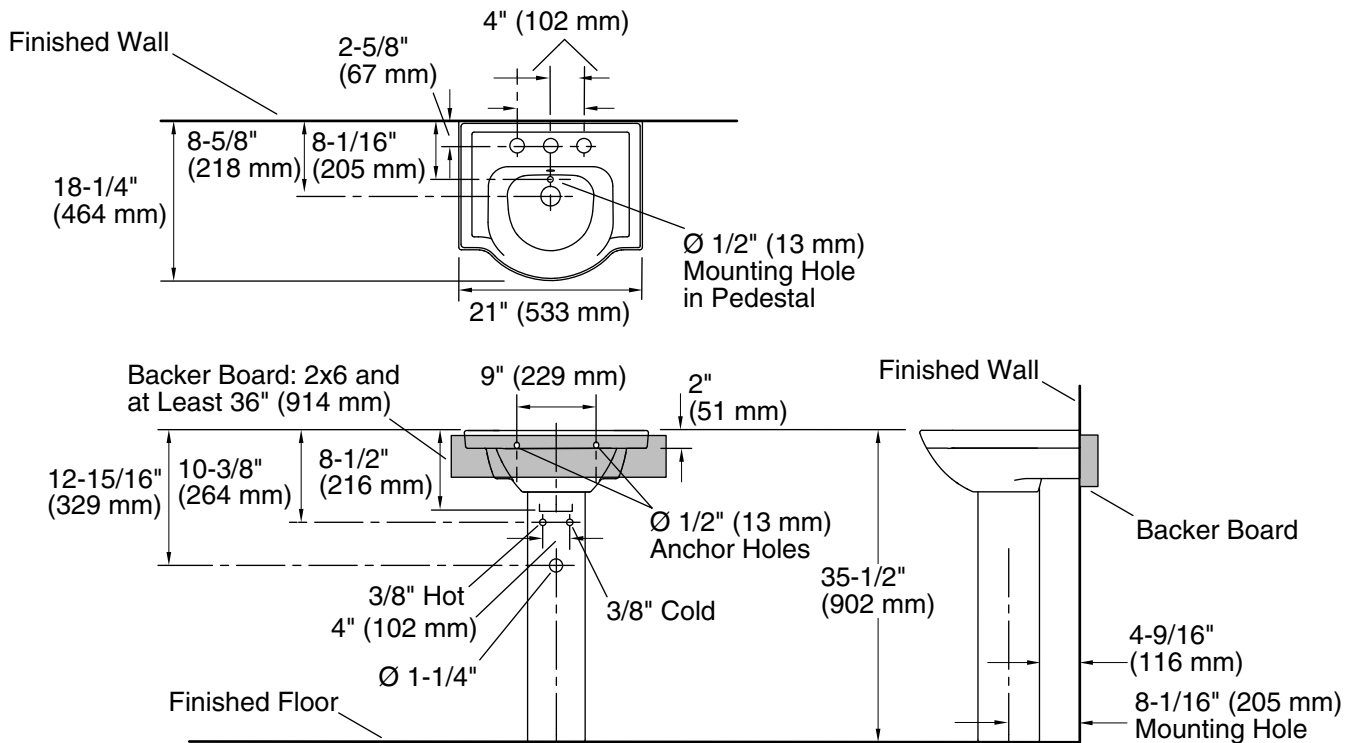

Features

- Ample side deck space for toiletries.
- 8" (203 mm) widespread faucet holes.
- Combination consists of the K-5247-8 basin and the K-5246 pedestal.

Material

- Vitreous china.

Installation

- Pedestal.

Included Components

Product consists of:

- K-5246 Bathroom Pedestal
- K-5247-8 21" Widespread Sink Basin

Additional Components:

- Accessory pack
- Bathroom Sink, 8" (203 mm) Centers
- Pedestal
- Rubber Pads

Technical Information

All product dimensions are nominal.

Installation:	Pedestal
Bowl area:	Length: 13-3/4" (349 mm) Width: 12-5/8" (321 mm) Water depth: 4" (102 mm)
Number of deck holes:	3
Faucet hole spacing:	8" (203 mm)
Faucet hole(s):	1-3/8" (35 mm)
Drain hole:	1-3/4" (44 mm)